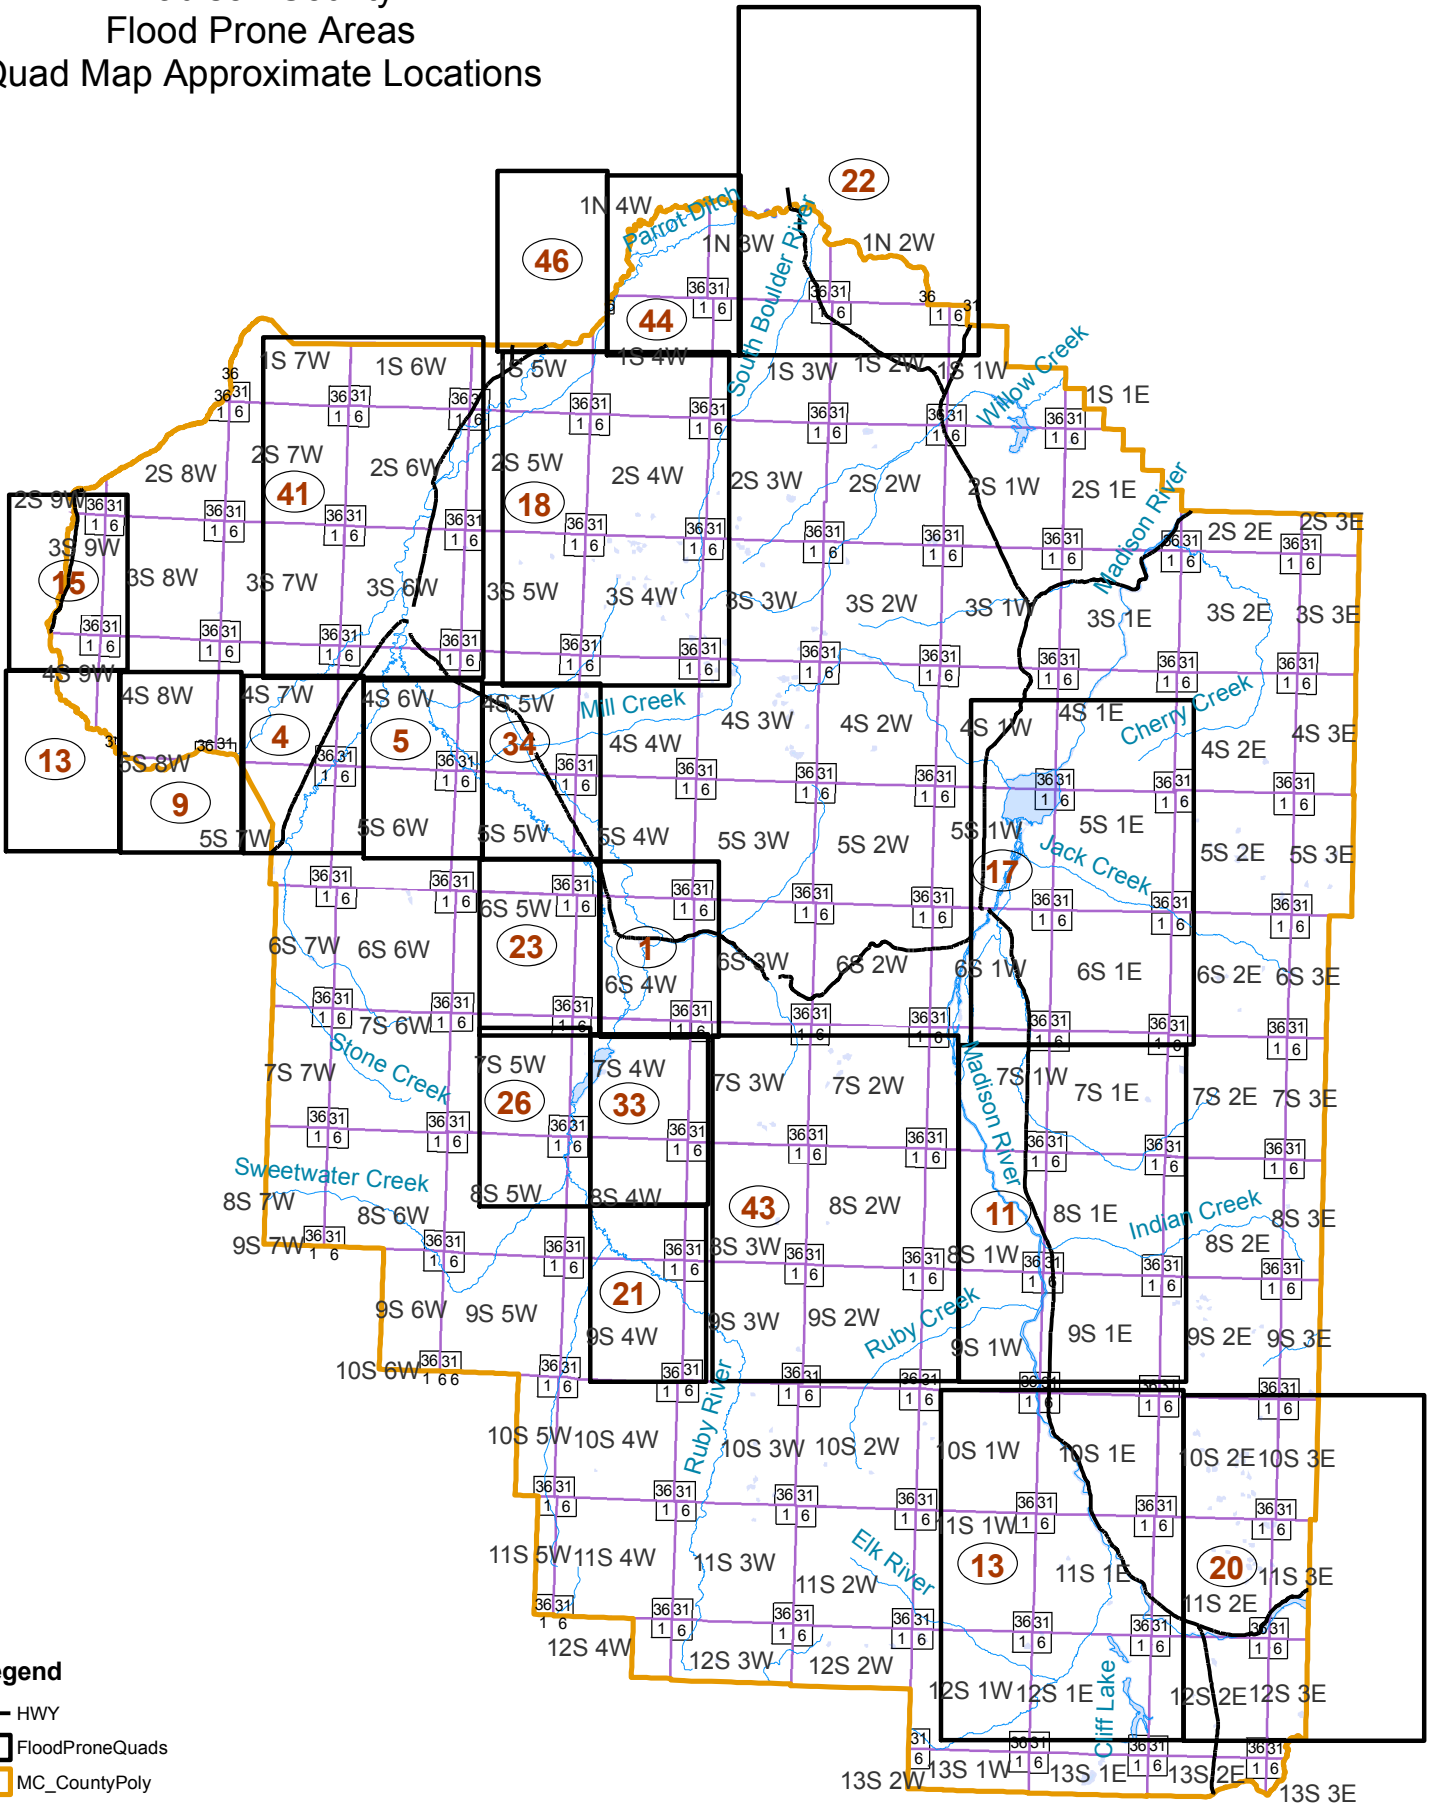

Madison County Flood Prone Areas Quad Map Approximate Locations

Legend

-  HWY
-  FloodProneQuads
-  MC_CountyPoly
-  Streams
-  lakes_tiger_sp83